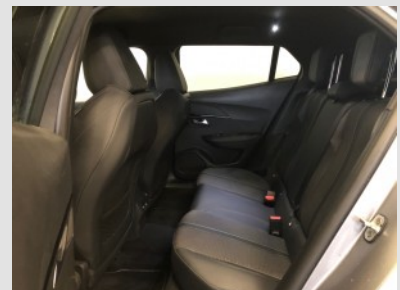

☐ Clean outside

🔧 Damages

⊕ Not acceptable

🔧 Damages

⊕ Acceptable

🔗 Claimed fields

€
0

Dak / Restyle Deukje(s) / Restylen

€
0

⚙️ Extra options