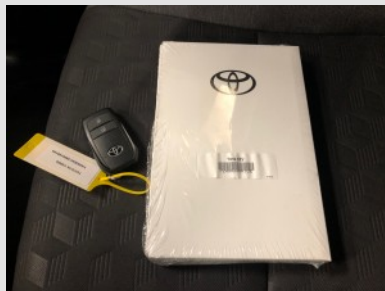

⚙️ Extra options