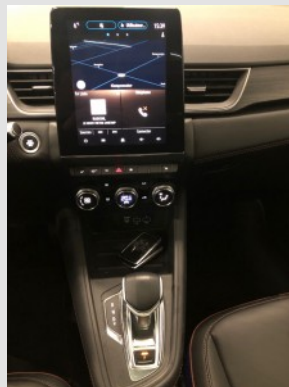

⚙️ Extra options