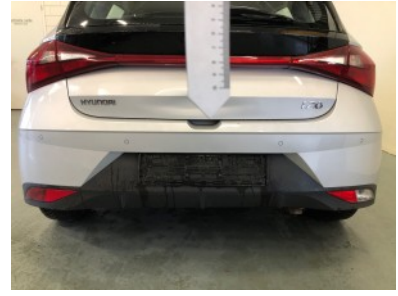

Cleaning

- Clean inside (Interior is clean)
- Clean outside

Damages

⊕ Not acceptable

Roof - Restyle dent

Tailgate/ lid - Dent

Rear bumper - Dent

Front bumper - Scratch

Rear right rim - Scratch

🔧 Damages

🔄 Acceptable

Rear right screen - Restyle dent

🔍 Claimed fields

€ 0

Dak / Restyle Deukje(s) / Restylen

€ 0