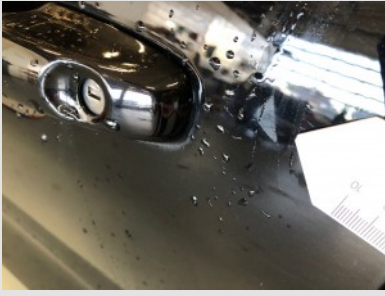

AUTOF[▲]CTOR
SOFTWARE FOR AUTOMOTIVE