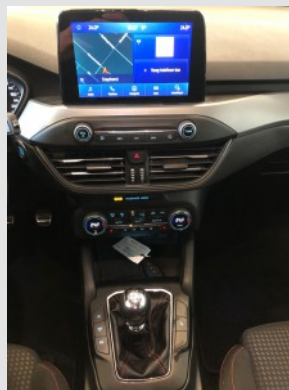

Extra options