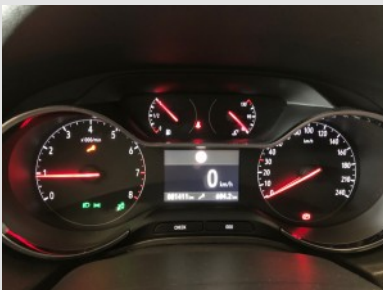

Claimed fields

€ 0

Achterklep/deksel / Kras(sen) / Polijsten

€ 0

Dak / Deuk(en) / Restylen

€ 0

LA portier / Kras(sen) / Polijsten

€ 0

LA portier / Kras(sen) / Polijsten

€ 0

LV portier / Kras(sen) / Bijwerken

€ 0

LV portier / Kras(sen) / Polijsten

€ 0

LV portier / Kras(sen) / Polijsten

€ 0

LV velg / Kras(sen) /

€ 0

Motorkap / Steenslag / Bijwerken

€ 0

RV portier / Steenslag / Bijwerken

€ 0

RV portier / Steenslag / Bijwerken

€ 0

RV portier / Restyle Deukje(s) / Restylen

€ 0

RA portier / Kras(sen) / Bijwerken

€ 0

RA zijruit / Kras(sen) / Polijsten

€ 0

RA velg / Kras(sen) /

€ 0

Extra options