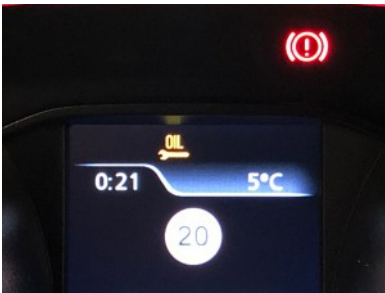

Cleaning

- Clean inside (Interior is clean)
- Clean outside

🔧 Damages

⊘ Not acceptable

4 X Naaf Afdekop Manco

Front left door - Restyle dent

Rear right door - Scratch

Rear right door - Restyle dent

Rear bumper - Scratch

🔧 Damages

⊙ Acceptable

De Onderhouds Indicator Is Actief

Auto Opgestart

Rear right rim - Scratch

📄 Claimed fields

€ 0