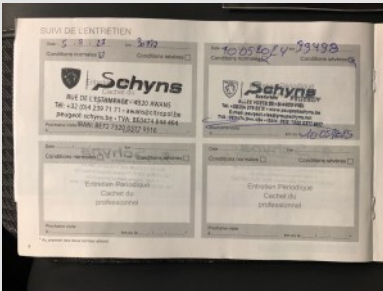

Brand:	Peugeot	Mileage(km):	45758
Model:	2008	Number of doors:	5
Model type:	1.2 130PK GT-Line Aut. Pano	Vehicle length (cm):	
License plate:	615444	Vehicle width (cm):	
Report code:	5444	Vehicle height (cm):	
Chassis number:	VR3USHNSSLJ615444	Vehicle body type:	
Type of vehicle:	Luxury	Traction:	
First int. reg.:	05/05/2020	Power(kw):	96
First NL req.:	30/01/2025	Transmission:	Automatic
Color:	White <input checked="" type="checkbox"/> Metallic	Number of gears:	
Weight (kg)(kg):		Displacement(cc):	1200
Empty weight(kg):		Number of cylinders:	
Wheelbase (cm)(cm):		Fuel type:	Petrol
Top speed (km/h):		Fuel tank capacity:	
Cons. in the city (l/100 km):		EU category:	
Cons. outside the city (l/100 km):		Energy label:	
Average consumption (l/100 km):		NL Tax Rate %:	
Acceleration (s):		CO2 (g/km):	
Cargo space (l):		Nb. of Axles:	2
Perm. max weight (kg):		APK date:	

Additional information

No. of keys:	2	<input type="checkbox"/> Luxury key	<input type="checkbox"/> Instruction booklet	<input checked="" type="checkbox"/> Aircoworks
Interior color:	Anthracite	Maintenance booklet:		<input checked="" type="checkbox"/> Odorless
Upholstery:	Half stof/leder			<input checked="" type="checkbox"/> Clean inside (Interior is clean)
No. of seats:	5	Stamp date:	10/05/2024	<input checked="" type="checkbox"/> Display ok
No. of headrests:	5	Last turn mileage(km):	39498	<input checked="" type="checkbox"/> Vehicle special usage (None)

Cleaning

Clean inside (Interior is clean)

Clean outside

🔧 Damages

⊕ Not acceptable

🔧 Damages

⊕ Acceptable

⚙️ Extra options