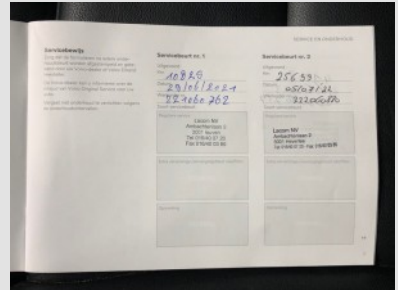

Motorkap / Vogelpoep / Spuiten

€ 0

Motorkap / Kras(sen) / Spuiten

€ 0

Motorkap / Kras(sen) / Spuiten

€ 0

Voorbumper / Kras(sen) / Polijsten

€ 0

RV velg / Kras(sen) / Spuiten

€ 0

Buitenspiegel rechts / Kras(sen) / Spuiten

€ 0

RA scherm / Restyle Deukje(s) / Restylen

€ 0

RA portier / Restyle Deukje(s) / Restylen

€ 0

Dak / Restyle Deukje(s) / Restylen

€ 0

Achterbumper / Kras(sen) / Bijwerken

€ 0

LA scherm / Kras(sen) / Polijsten

€ 0

LA portier / Kras(sen) / Spuiten

€ 0

LV portier / Restyle Deukje(s) / Restylen

€ 0

Extra options