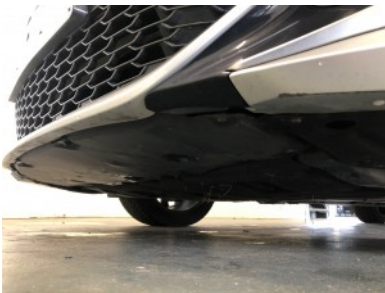

Damages

Acceptable

Front bumper - Scratch