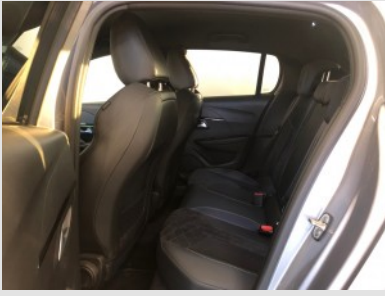

AUTOFACTOR
SOFTWARE FOR AUTOMOTIVE