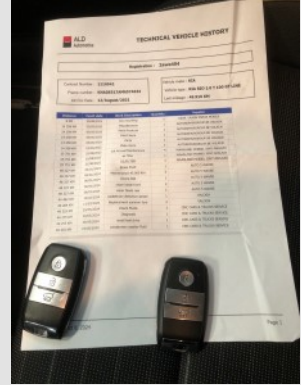

Brand:	Kia	Mileage(km):	49918
Model:	Rio	Number of doors:	5
Model type:	1.0 100PK GT-Line	Vehicle length (cm):	
License plate:	574634	Vehicle width (cm):	
Report code:	4634	Vehicle height (cm):	
Chassis number:	KNADE517AM6574634	Vehicle body type:	
Type of vehicle:	Luxury	Traction:	
First int. reg.:	12/08/2021	Power(kw):	74
First NL reg.:		Transmission:	Manual
Color:	Grey <input checked="" type="checkbox"/> Metallic	Number of gears:	
Weight (kg)(ka):		Displacement(cc):	999
Empty weight(ka):		Number of cylinders:	
Wheelbase (cm)(cm):		Fuel type:	Petrol
Top speed (km/h):		Fuel tank capacity:	
Cons. in the city (l/100 km):		EU category:	
Cons. outside the city (l/100 km):		Energy label:	
Average consumption (l/100 km):		NL Tax Rate %:	
Acceleration (s):		CO2 (g/km):	
Cargo space (l):		Nb. of Axles:	2
Perm. max weight (kg):		APK date:	

Cleaning

- Clean inside (Interior is clean)

Clean outside

⚙ Damages

⊕ Not acceptable

⚙ Damages

⊕ Acceptable

Rear left rim - Scratch

RA velg / Kras(sen) /

€ 0

RA portier / Kras(sen) /

€ 0

RV velg / Kras(sen) /

€ 0

⚙ Extra options

AUTOF▲CTOR
SOFTWARE FOR AUTOMOTIVE