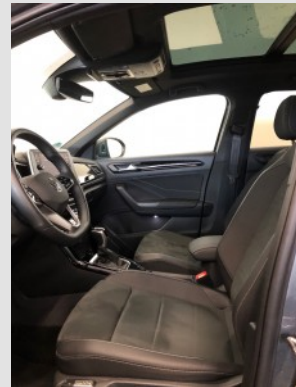

Upholstery:	Half stof/leder	☒ Clean inside (Interior is clean)
No. of seats:	5	☒ Stamp date:
No. of headrests:	5	☒ Last turn mileage(km):
		☒ Vehicle special usage (None)

⚠ Cleaning

☒ Clean inside (Interior is clean)

☐ Clean outside

🔧 Damages

⊕ Not acceptable

🔧 Damages

⊕ Acceptable

⚙ Extra options