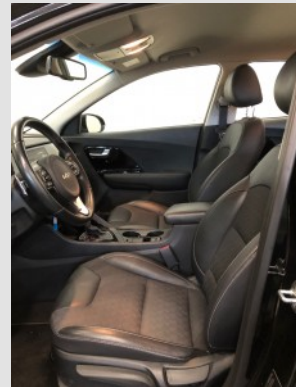

☐ Clean outside

🔧 Damages

⊕ Not acceptable

🔧 Damages

⊕ Acceptable

📄 Claimed fields

€
0

Voorbumper / Kras(sen) /

€
0

⚙️ Extra options