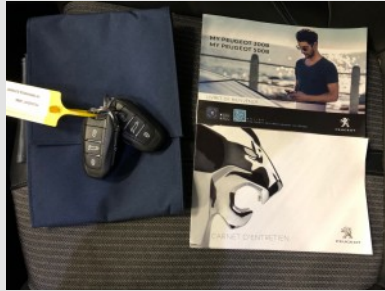

RA portier / Restyle Deukje(s) / Restylen

€ 0

Extra opties

AUTOF[▲]CTOR
SOFTWARE FOR AUTOMOTIVE